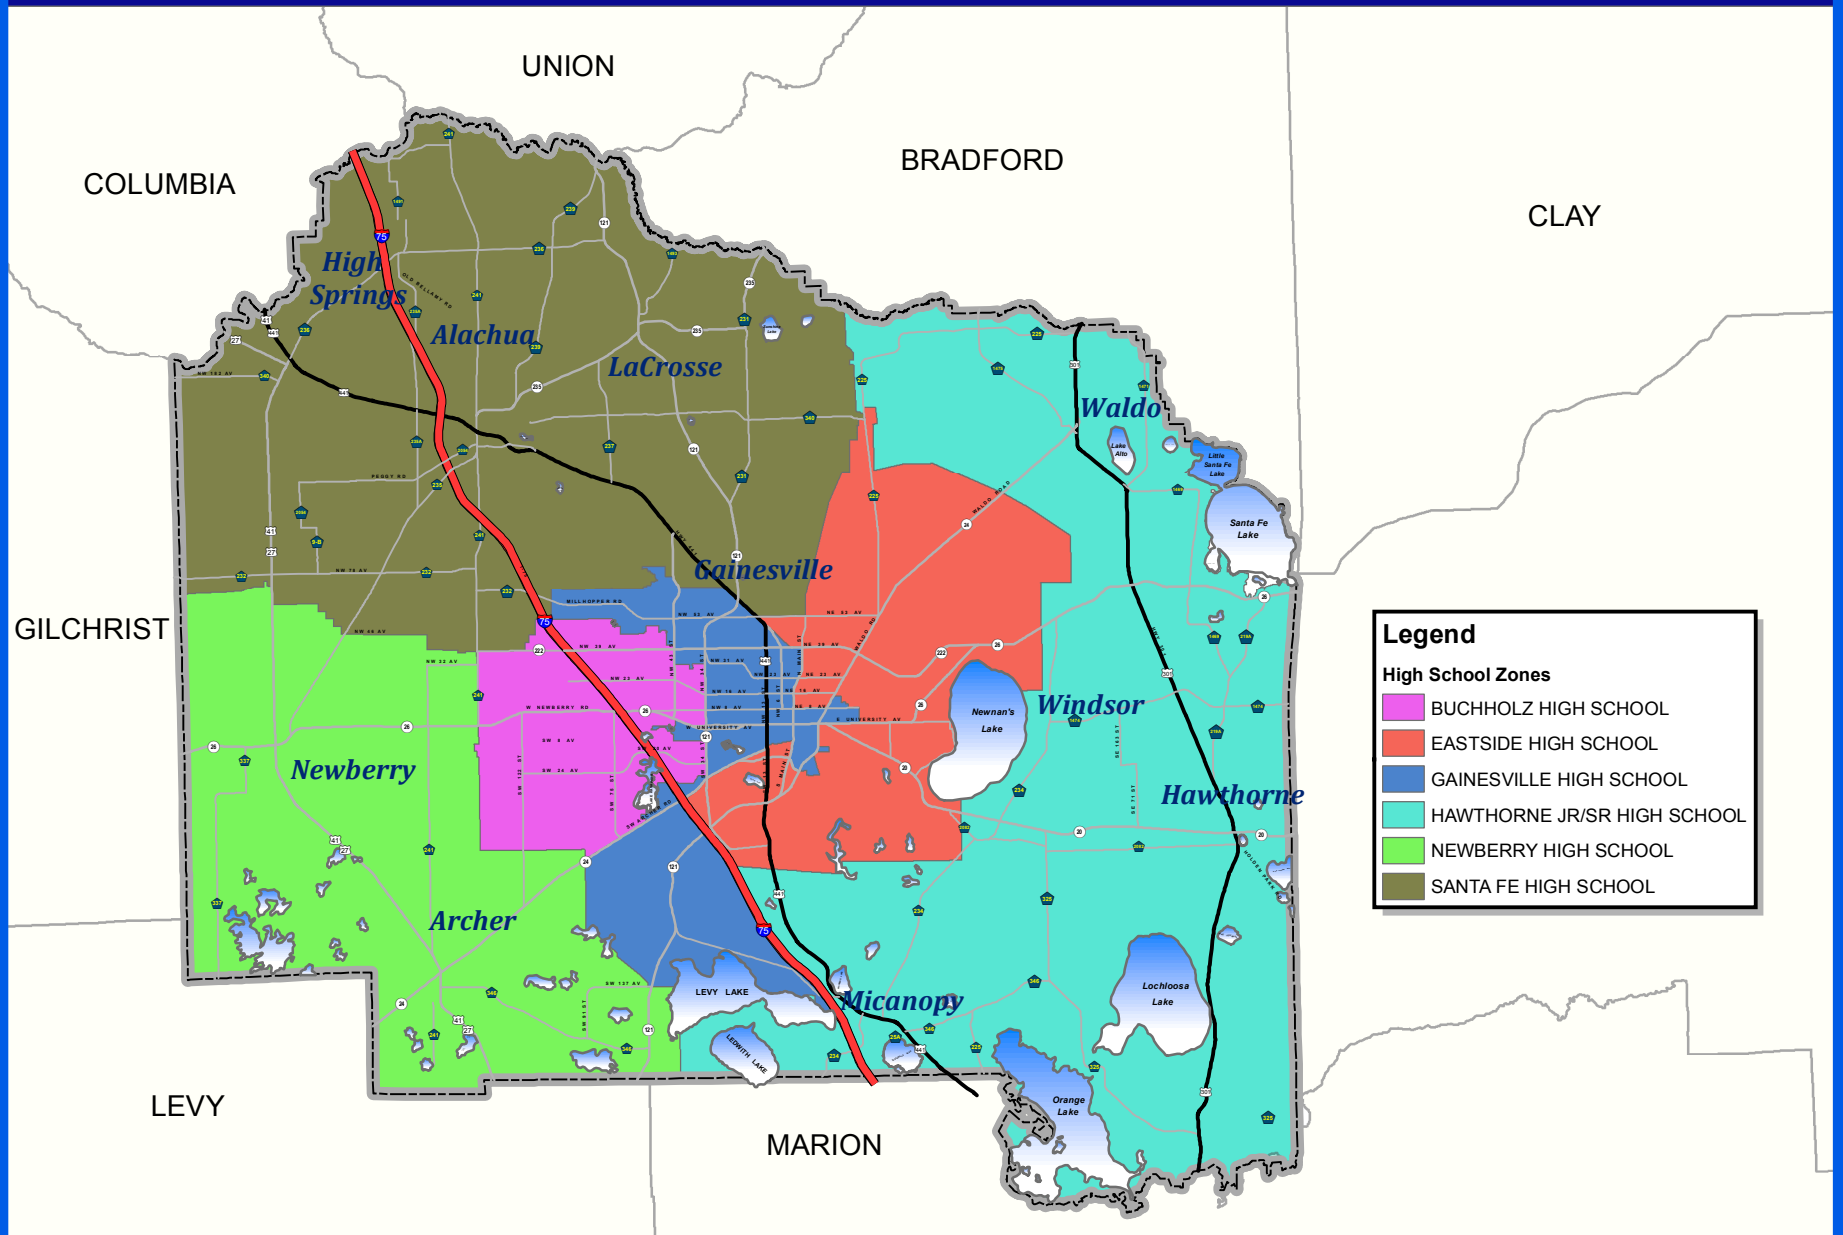

HIGH SCHOOL ZONES

Legend

High School Zones

- BUCHHOLZ HIGH SCHOOL
- EASTSIDE HIGH SCHOOL
- GAINESVILLE HIGH SCHOOL
- HAWTHORNE JR/SR HIGH SCHOOL
- NEWBERRY HIGH SCHOOL
- SANTA FE HIGH SCHOOL

Prepared By:

Alachua County Property Appraisers GIS Services
 515 North Main Street Suite 200
 Gainesville, Florida 32601

ALACHUA COUNTY PROPERTY APPRAISER

ED CRAPO, CFA, ASA, AAS
 Property Appraiser